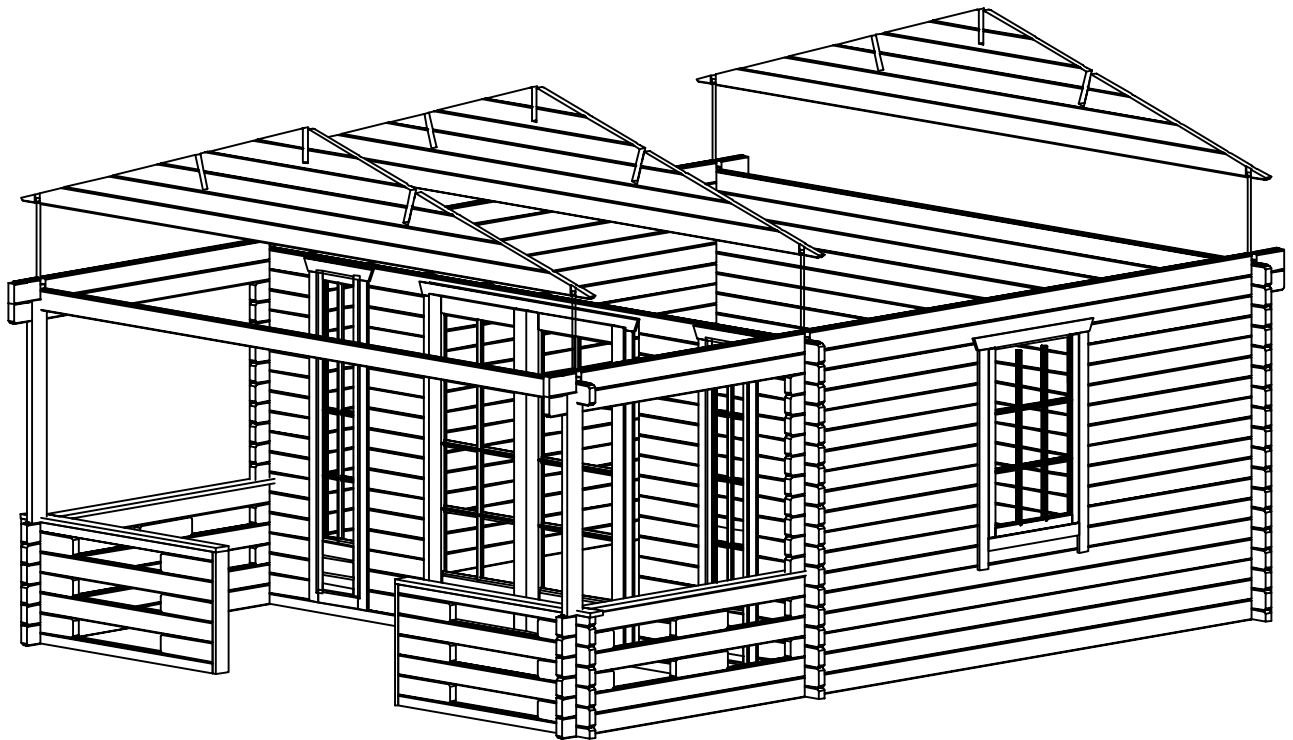

PAGE/PAGES: **4/6**

BUILDING CODE

HEINO

WALL LOG (mm): 45

SIZE (mm): 4500x3800

CONSTRUCCION 1

CONSTRUCCION 2

PACKAGE NR.: