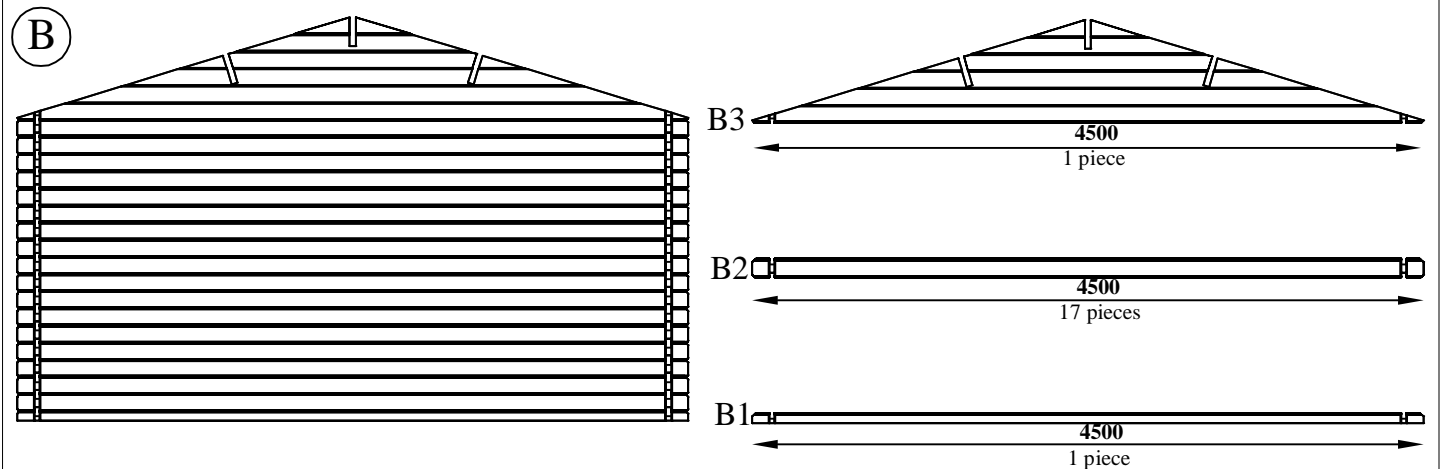

BACK VIEW

PACKAGE NR.:

MNFCT. ORDER NR.:

CONTROL 1

CONTROL 2

SIGNATURE

SIGNATURE

PAGE/PAGES: **3/6**