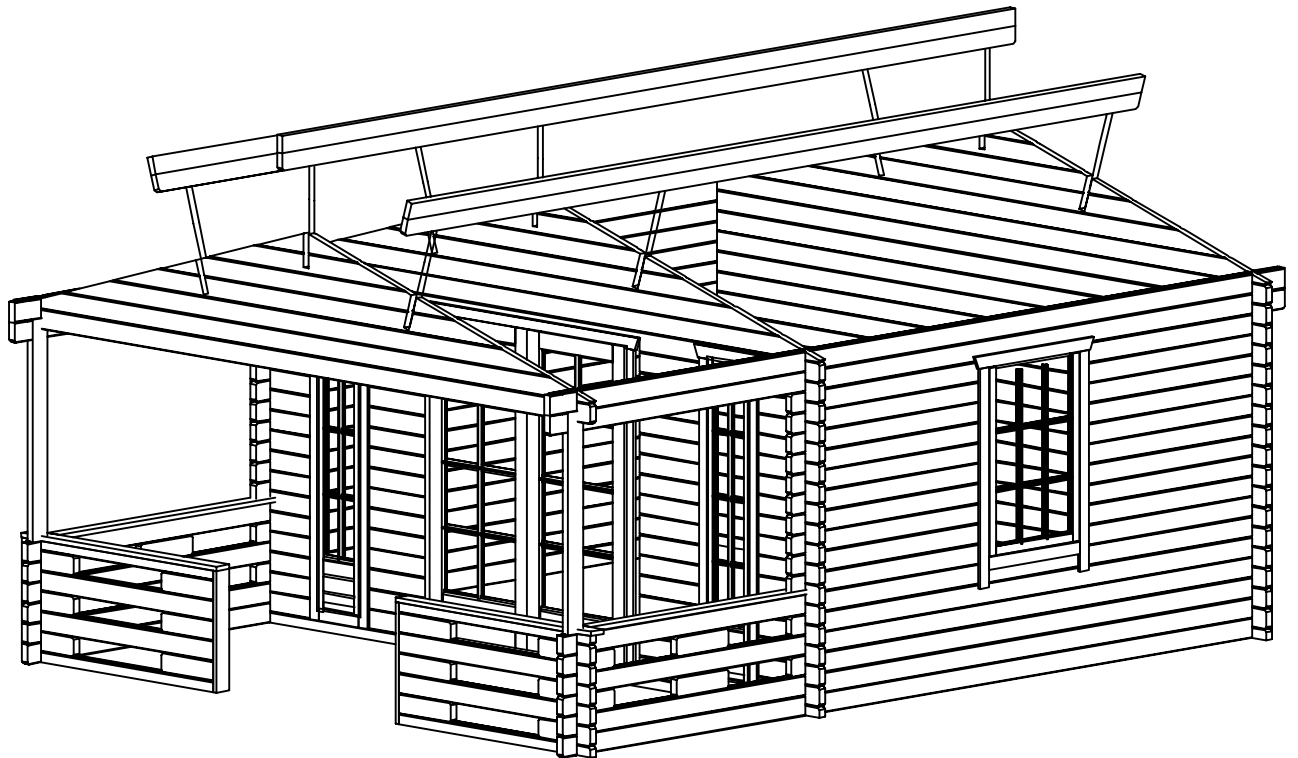

WALL LOG (mm): 45

SIZE (mm): 4500x3800

CONSTRUCCION 3

CONSTRUCCION 4

PACKAGE NR.:

MNFCT. ORDER NR.:

CONTROL 1

CONTROL 2