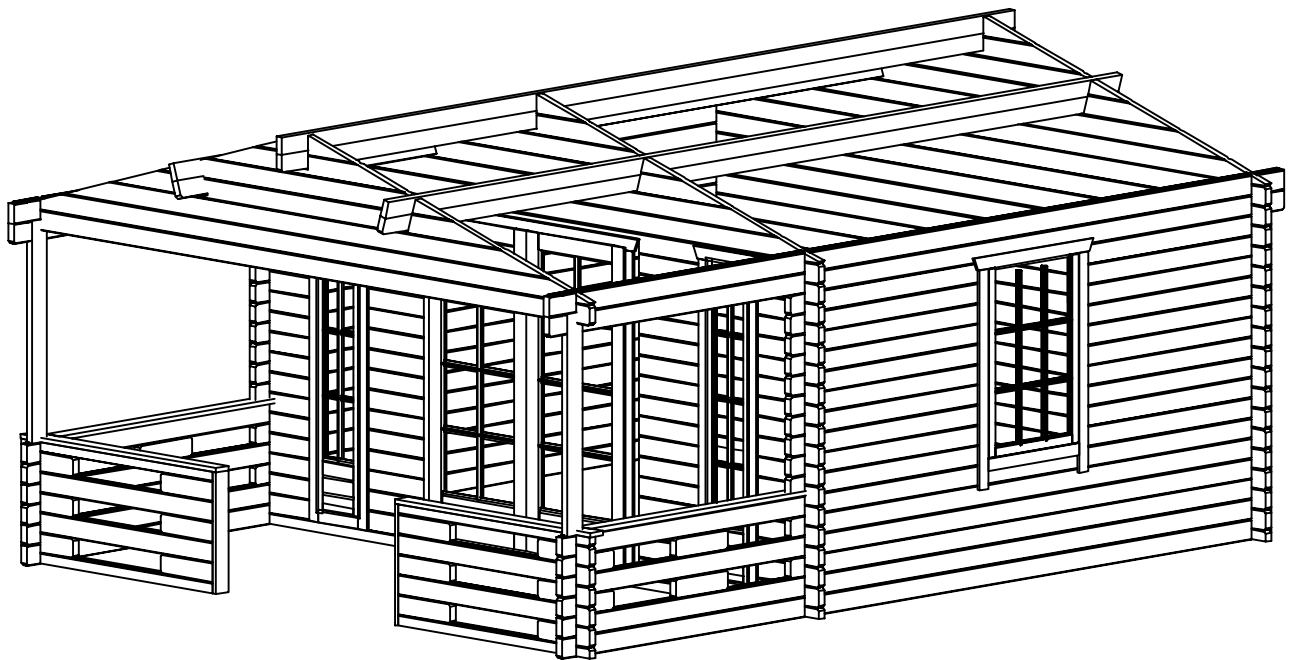

WALL LOG (mm): 45

SIZE (mm): 4500x3800

CONSTRUCCION 3

CONSTRUCCION 4

PACKAGE NR.:

MNFCT. ORDER NR.:

CONTROL 1

CONTROL 2