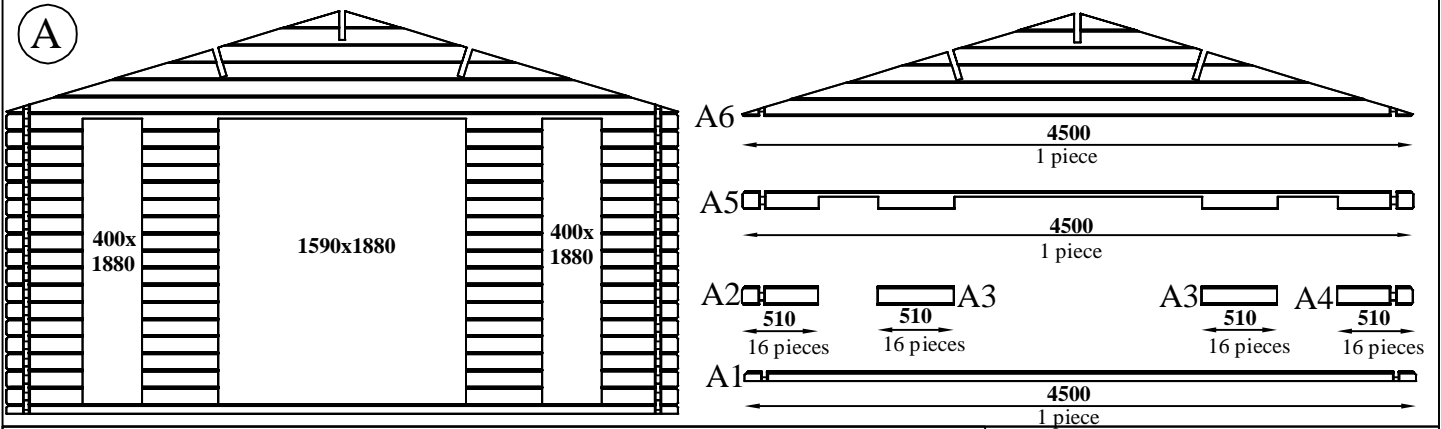

BUILDING CODE

HEINO

WALL LOG (mm): 45

SIZE (mm): 4500x3800

FRONT VIEW

PORCH VIEW