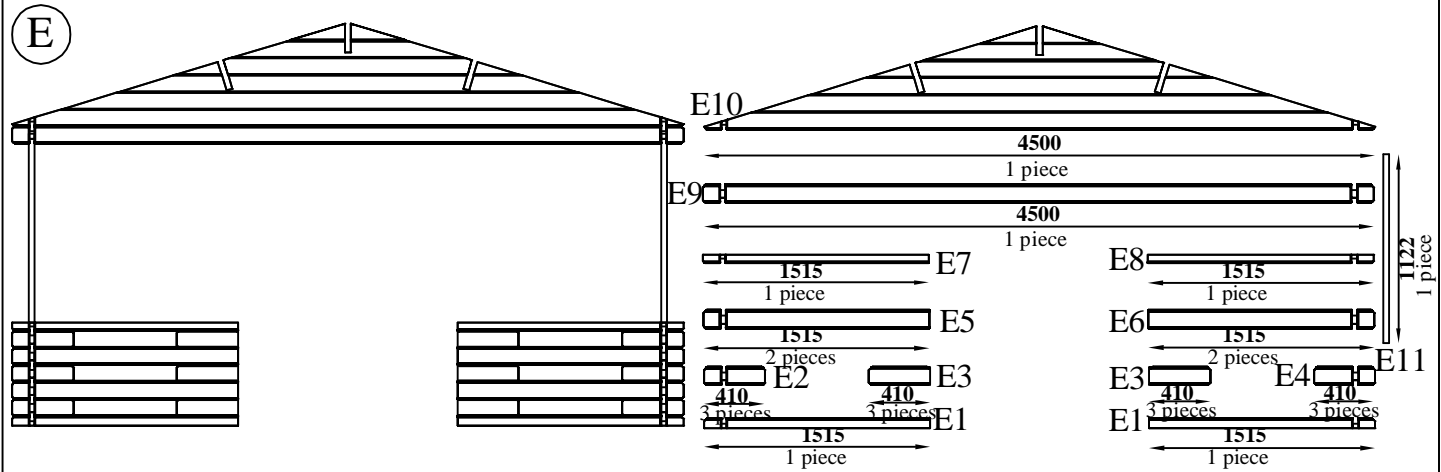

BUILDING CODE

HEINO

WALL LOG (mm): 45

SIZE (mm): 4500x3800

FRONT VIEW

PORCH VIEW

BACK VIEW

PACKAGE NR.:

MNFCT. ORDER NR.:

CONTROL 1

CONTROL 2

SIGNATURE

SIGNATURE

PAGE/PAGES: **3/6**