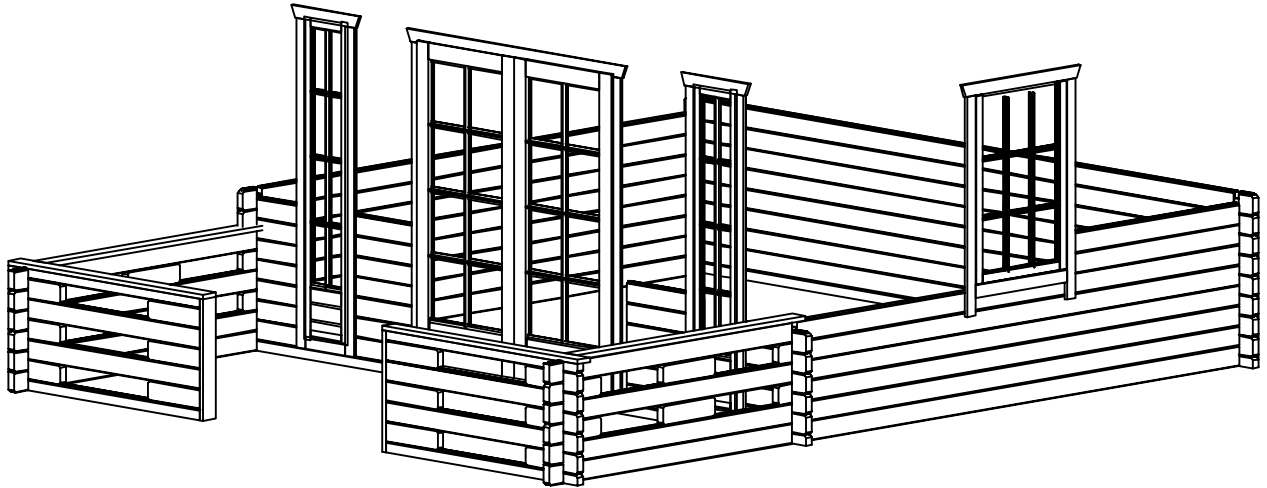

PAGE/PAGES: **4/6**

BUILDING CODE

HEINO

WALL LOG (mm): 45

SIZE (mm): 4500x3800

CONSTRUCCION 1

CONSTRUCCION 2

PACKAGE NR.: