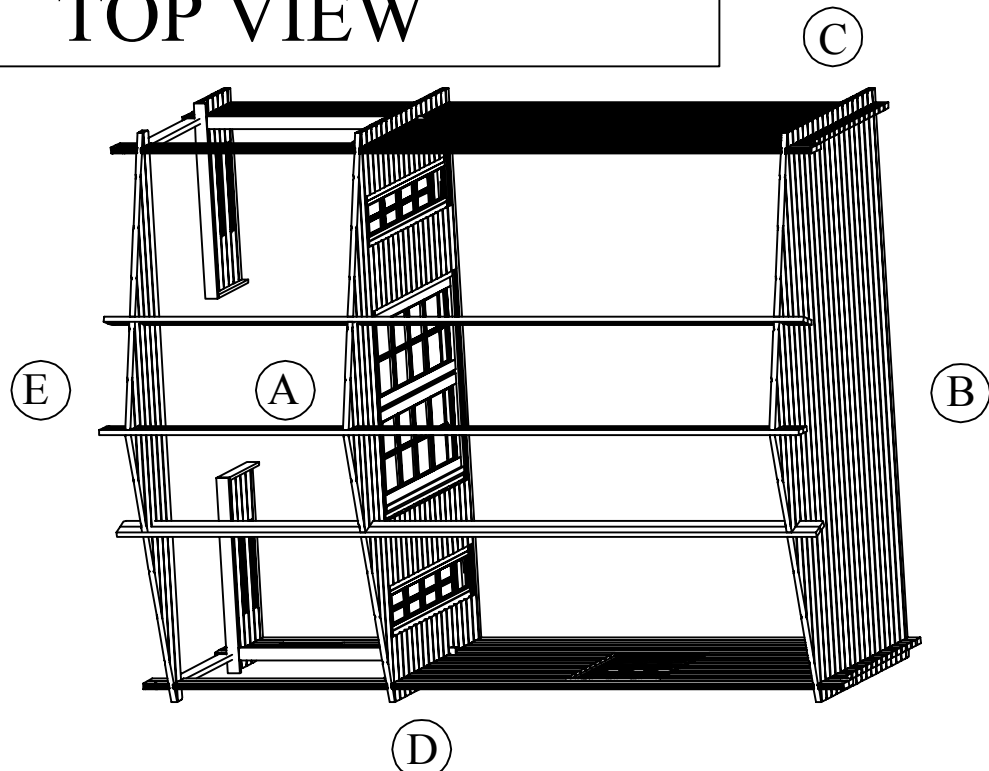

BUILDING CODE

HEINO

WALL LOG (mm):

SIZE (mm): 4500x3800

COMPONENT SPECIFICATION

NUMBER	COMPONENT FUNCTION	COMPONENT CODE	VIEW	SIDE VIEW	DIMENSIONS (mm)			QUANTITY (psc.)
					LENGHT	WIDTH	THICKNESS	
1	Wall board	A2, A4			510	115	45	32
2	Wall board	A3			510	115	45	32
3	Wall board	A5			4500	115	45	1
4	Wall board	B2, E9			4500	115	45	18
5	Wall board	C1, D1			5600	115	45	8
6	Wall board	C2, D4			3800	115	45	14
7	Wall board	C3, D3			410	115	45	4
8	Wall board	C4, D2			410	115	45	4
9	Wall board	C5, D7			5800	115	45	2
10	Wall board	C6, D8			5800	115	45	2
11	Wall board	D5			1510	115	45	10
12	Wall board	D6			1510	115	45	10
13	Wall board	E2, E4			410	115	45	6
14	Wall board	E3			410	115	45	6
15	Wall board	E5			1515	115	45	2
16	Wall board	E6			1515	115	45	2
17	Wall board	A1, B1				4500	115	45
18	Wall board	E1		1515		115	45	2
19	Wall board	E7, E8		1515		115	45	2
20	Apex	A6 B3 E10			4500		45	3
21	Door	D-3			1880	1590		1
22	Window	W-8			1880	400		2
23	Window	W-1			1120	770		1
24	Roof board				2450	110	19	110
25	Fascia board				2490	120	16	4
26	Roof cover fixture				2900	50/38	16	4
27	Roof cover fixture				3600	50/38	16	2
28	Roof cover fixture				2140	50/38	16	10
29	Beam				5800	200	40	3
30	Column				1122	100	77	2
31	Armrest				1800	100	26	2
32	Armrest				1543	100	26	2
33	Armrest				690	100	26	2
35	Diamond							2
36								
37								

BUILDING CODE

HEINO

WALL LOG (mm): 45

SIZE (mm): 4500x3800

ISOMETRIC VIEW

TOP VIEW

A-FRONT
B-BACK
C-LEFT
D-RIGHT
E-PORCH

PACKAGE NR.: