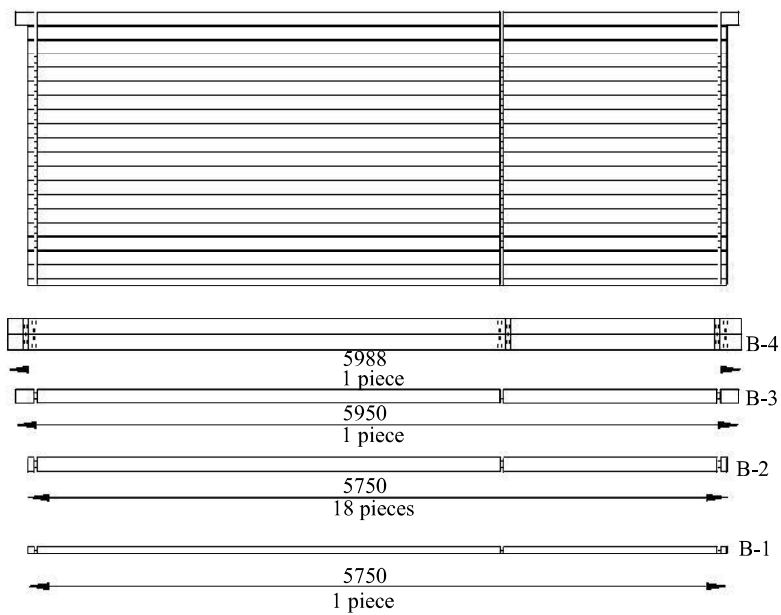

BUILDING CODE **Megamodern**

WALL LOG (mm): 28

SIZE (mm): 5750x3000

ISOMETRIC VIEW

TOP VIEW

PACKAGE NR.:

MNFCT. ORDER NR.:

CONTROL 1

SIGNATURE

CONTROL 2

SIGNATURE

PAGE/PAGES: **2/7**

Front view

(A)

Back view

(B)

Wall log (mm):28

Size (mm):5750x3000

LEFT VIEW

-C-

RIGHT VIEW

-E-

PACKAGE NR.:

MNFCT.ORDER NR

Size (mm):5750x3000

SIDE VIEW

-D-

PACKAGE NR.:

MNFCT.ORDER NR

CONTROL 1

CONTROL 2

SIGNATURE