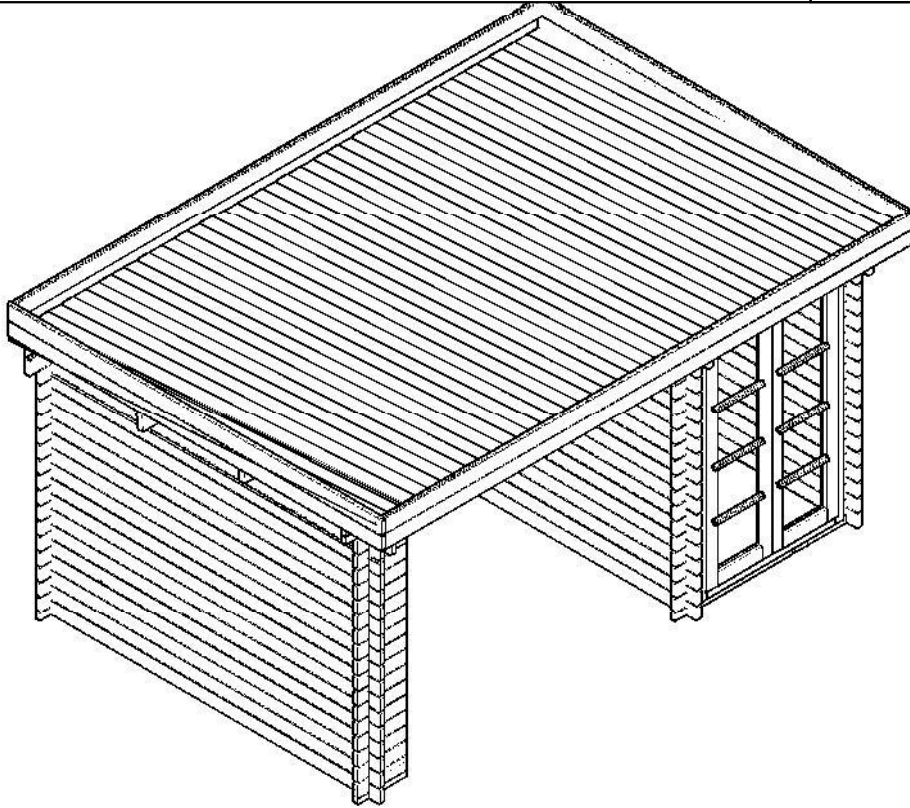

BUILDING CODE **Megamodern**

WALL LOG (mm): 28

SIZE (mm): 5750x3000

ISOMETRIC VIEW

TOP VIEW

PACKAGE NR.:

MNFCT. ORDER NR.:

CONTROL 1

SIGNATURE

CONTROL 2

SIGNATURE

PAGE/PAGES: **2/7**

Front view

(A)

Back view

(B)