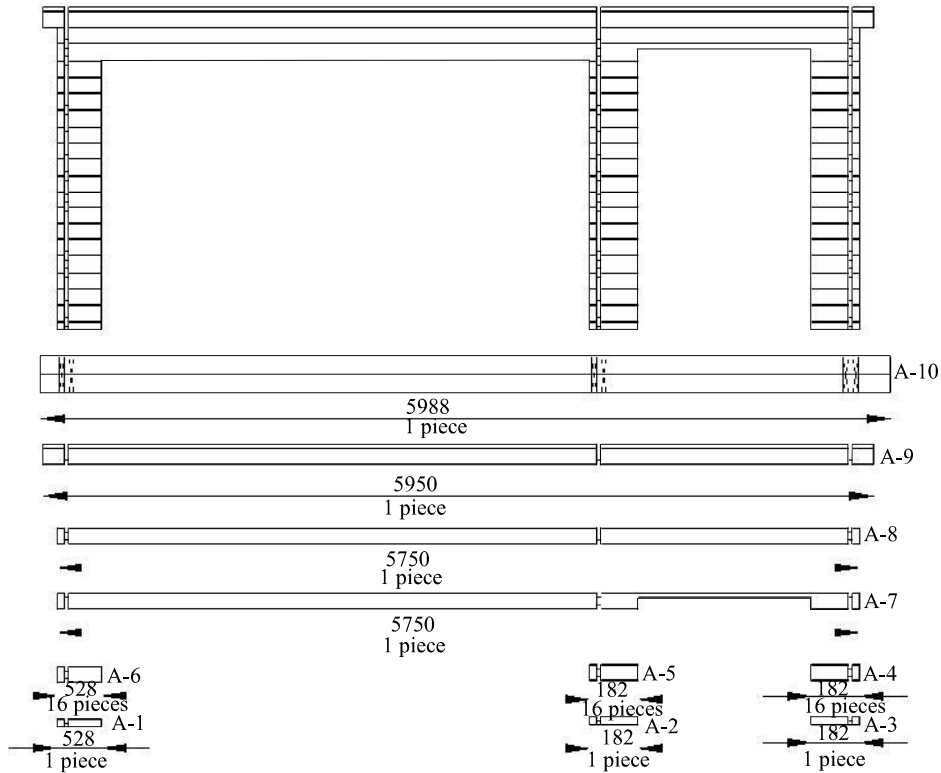

BUILDING CODE **Megamodern**

WALL LOG (mm): 28

SIZE (mm): 5750x3000

ISOMETRIC VIEW

TOP VIEW

PACKAGE NR.:

MNFCT. ORDER NR.:

CONTROL 1

SIGNATURE

CONTROL 2

SIGNATURE

PAGE/PAGES: **2/7**

Front view

(A)

Back view

(B)

Wall log (mm):28

Size (mm):5750x3000

LEFT VIEW

-C-

RIGHT VIEW

-E-

PACKAGE NR.:

MNFCT.ORDER NR

Size (mm):5750x3000

SIDE VIEW

-D-

PACKAGE NR.:

MNFCT.ORDER NR

CONTROL 1

CONTROL 2

SIGNATURE