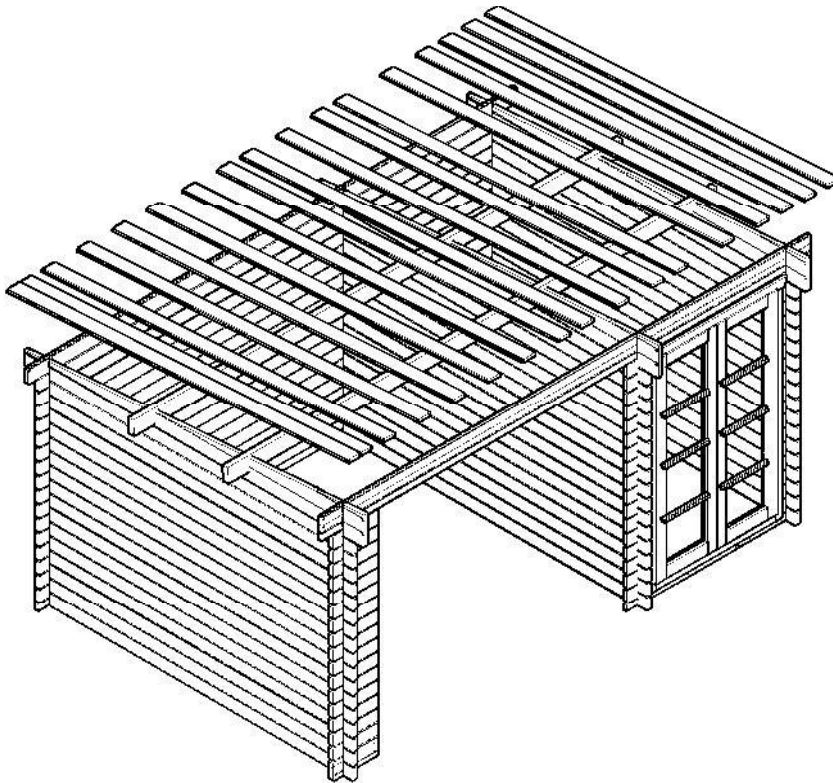

BUILDING CODE **Megamodern**

WALL LOG (mm): 28

SIZE (mm): 5750x3000

Construcion 3