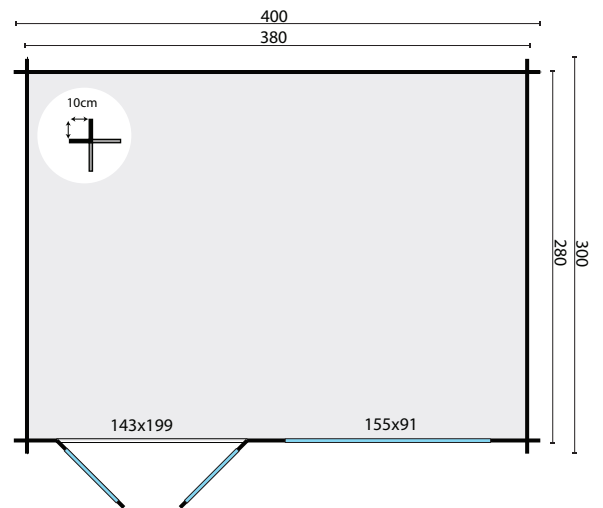

TUINDECO

LEADING IN GARDEN PRODUCTS

40.7037

Aksel

All sizes are approximate and in cm

 10,3m²

 26,5m³

 14,3m²

-

 28mm

 4mm

670kg

425x120x52cm