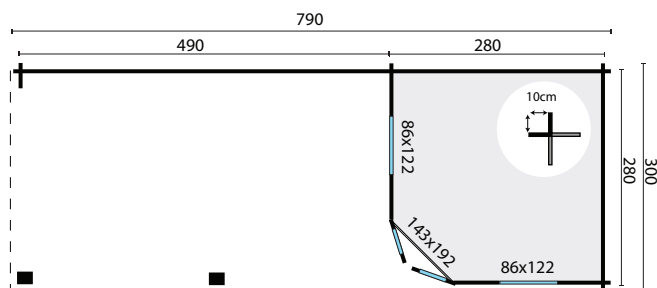

TUINDECO

LEADING IN GARDEN PRODUCTS

40.0728

Bertil

All sizes are approximate and in cm

6,7+13,7m²

-

21,1m³

44mm

35,5m²

3-6-3mm

1500kg

600x120x63cm