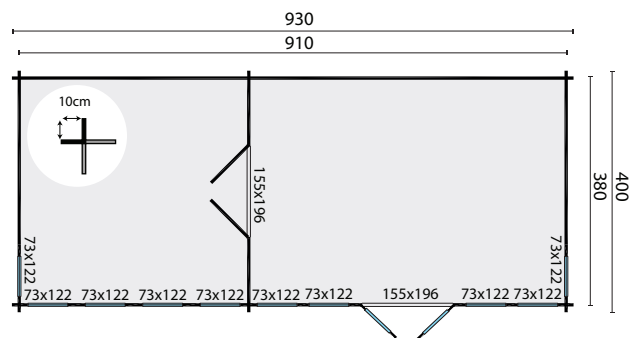

# Big Lauren

All sizes are approximate and in cm

18,8+13,6m<sup>2</sup>

28mm

87,7m<sup>3</sup>

70mm

48,8m<sup>2</sup>

4-16-4mm