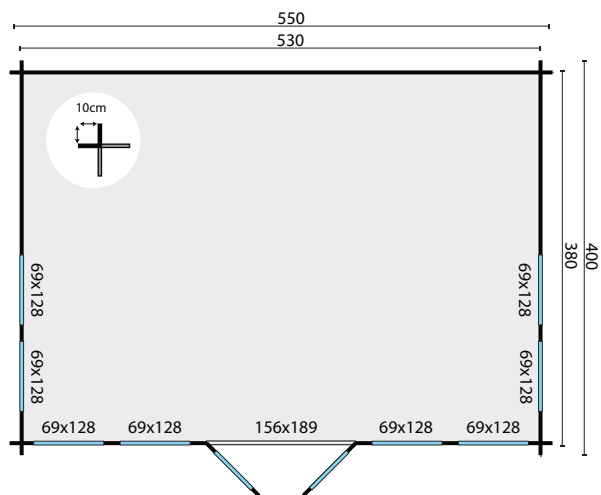

TUINDECO

LEADING IN GARDEN PRODUCTS

40.0809

Clockhouse

All sizes are approximate and in cm

 20,1m²

 60,3m³

 28,6m²

-

 44mm

 3-6-3mm

1600kg

600x114x80cm