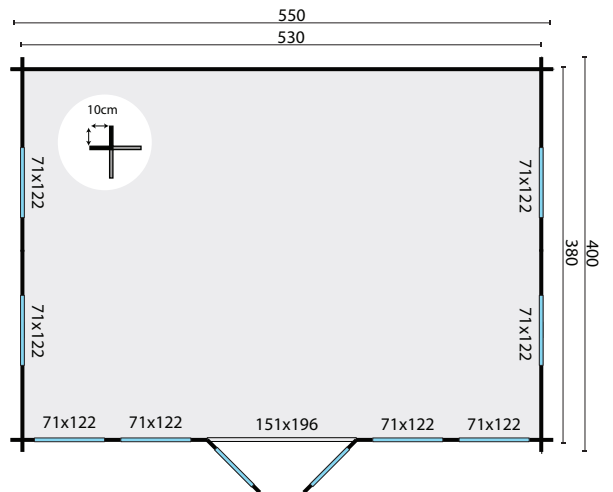

Clockhouse Trevor

All sizes are approximate and in cm

 20,1m²
 60,3m³
 30,0m²

 -
 70mm
 4-6-4mm