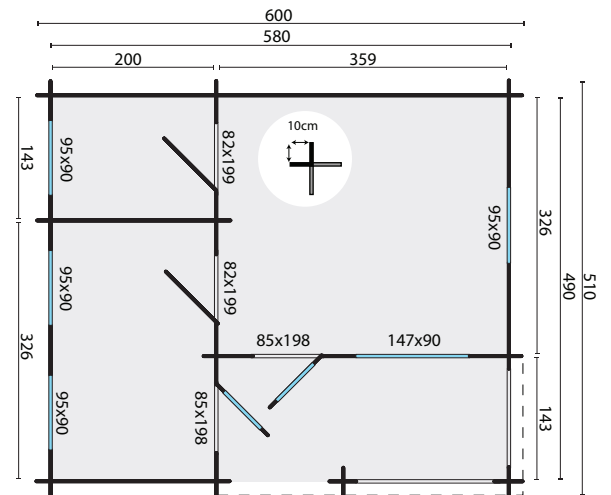

# Edelweiss

All sizes are approximate and in cm

21,0+5,1m<sup>2</sup>

28mm

63,0m<sup>3</sup>

70mm

38,2m<sup>2</sup>

3-9-3mm

1198/1390/1190/336kg

600x114x60cm  
600x114x66cm  
600x114x69cm  
233x108x78cm