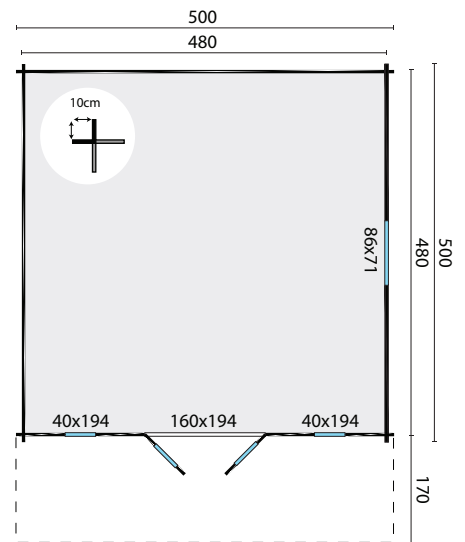

TUINDECO

LEADING IN GARDEN PRODUCTS

40.0765

Emiel

All sizes are approximate and in cm

 23,0m²

 55,0m³

 37,0m²

-

 44mm

 4-6-4mm

1700kg

600x115x72cm