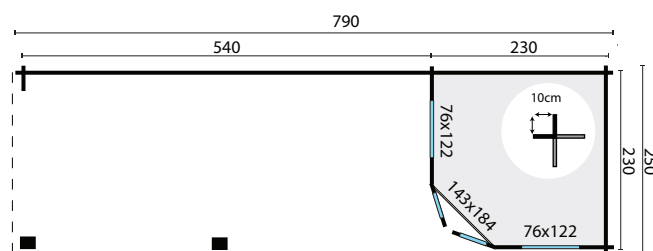

TUINDECO

LEADING IN GARDEN PRODUCTS

40.0729

Gretel

All sizes are approximate and in cm

5,3+12,4m²

-

13,8m³

44mm

29,0m²

3-6-3mm

1400kg

580x120x60cm