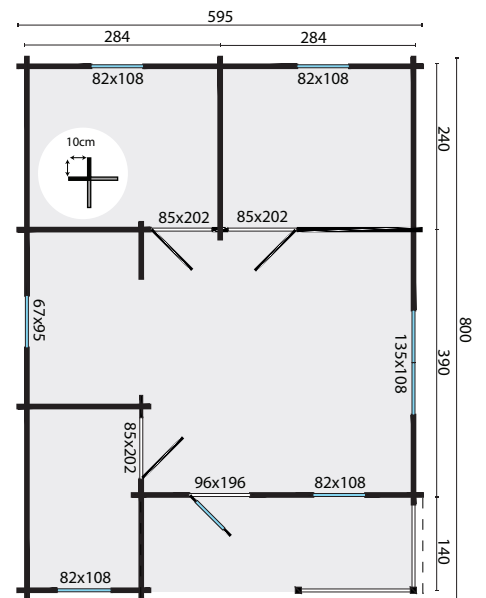

# Kay

All sizes are approximate and in cm

44,8m<sup>2</sup>

28mm

125,0m<sup>3</sup>

70mm

54,9m<sup>2</sup>

4-6-4mm

600x120x73cm 1500kg

600x120x74cm 1500kg

600x120x80cm 1550kg

140x80x210cm 400kg