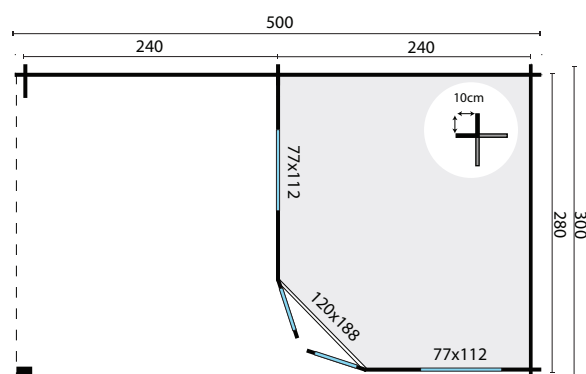

# Kennet

All sizes are approximate and in cm

6,4+6,4m<sup>2</sup>

-

16,1m<sup>3</sup>

28mm

23,8m<sup>2</sup>

4mm

705kg

500x120x46cm