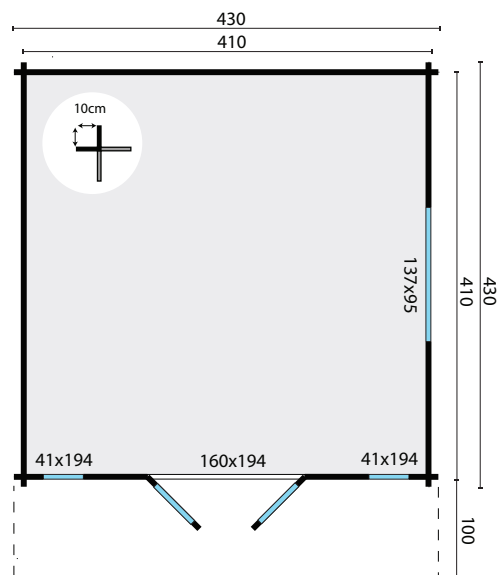

# Laula

All sizes are approximate and in cm

 17,0m<sup>2</sup>

 39,1m<sup>3</sup>

 25,3m<sup>2</sup>

-

 44mm

 4-6-4mm

1230kg

600x115x66cm