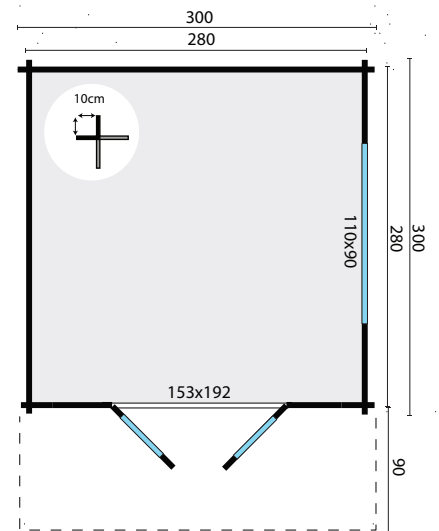

TUINDECO

LEADING IN GARDEN PRODUCTS

40.0830

Lennart

All sizes are approximate and in cm

 **7,9m²**

 **18,0m³**

 **13,7m²**

-

 **58mm**

 **4-6-4mm**