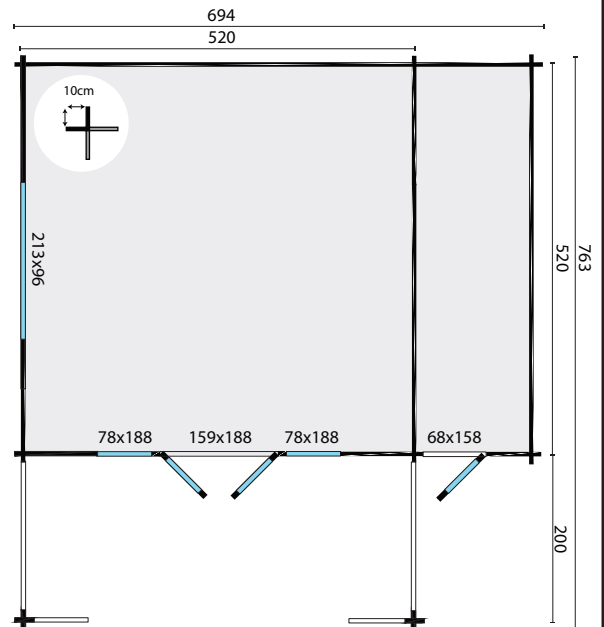

# Liverpool

All sizes are approximate and in cm

27+10,4+7,8m<sup>2</sup>

-

62,0m<sup>3</sup>

58mm

49,0m<sup>2</sup>

4-6-4/4-16-4mm

1350/1350kg

620x120x64cm

620x120x64cm