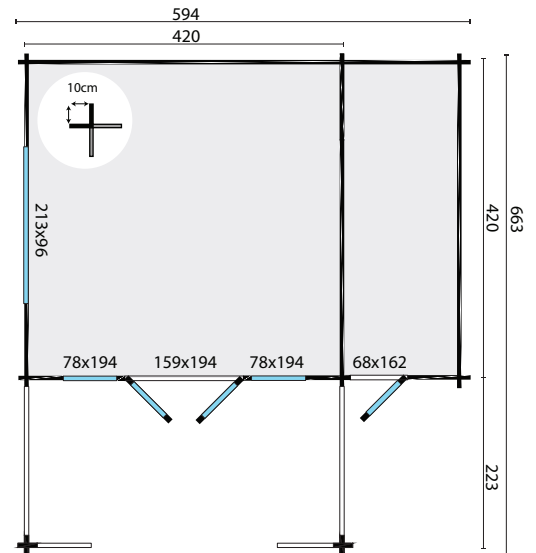

TUINDECO

LEADING IN GARDEN PRODUCTS

40.7006

Manchester

All sizes are approximate and in cm

17,6+6,5+9,2m²

-

55,4m³

58mm

44,4m²

4-6-4mm

1180/1120kg

600x115x60cm

610x115x55cm