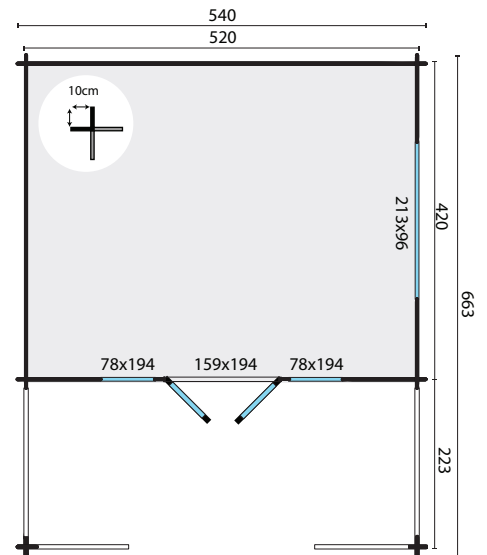

# Nottingham

All sizes are approximate and in cm

 21,8+11,4m<sup>2</sup>

 50,0m<sup>3</sup>

 39,3m<sup>2</sup>

-

 58mm

 4-6-4mm

1100/1020kg

626x115x52cm

633x115x48cm