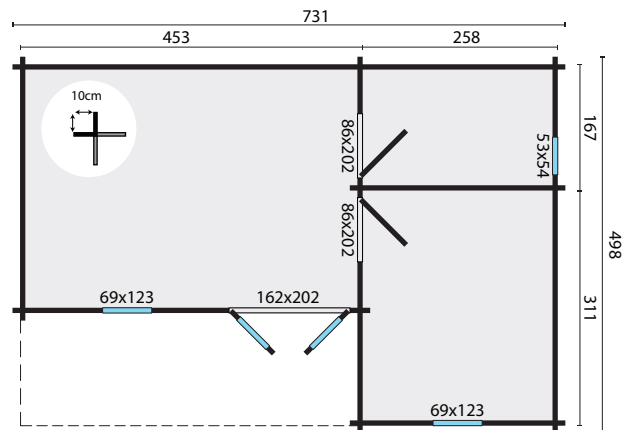

TUINDECO

LEADING IN GARDEN PRODUCTS

40.7316

Ollie

All sizes are approximate and in cm

 25,5+6,2m²

 28mm

 63,0m³

 70mm

 39,6m²

 3-6-3mm

1400/1350kg
1400/250kg

600x114x66cm
600x114x60cm
600x114x58cm
200x90x73cm