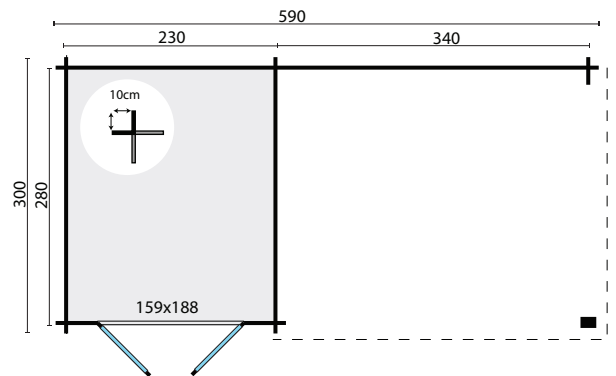

TUINDECO

LEADING IN GARDEN PRODUCTS

40.0881

Ove

All sizes are approximate and in cm

6,4+9,2m²

-

14,9m³

28mm

20,1m²

4mm

797kg

600x120x41cm