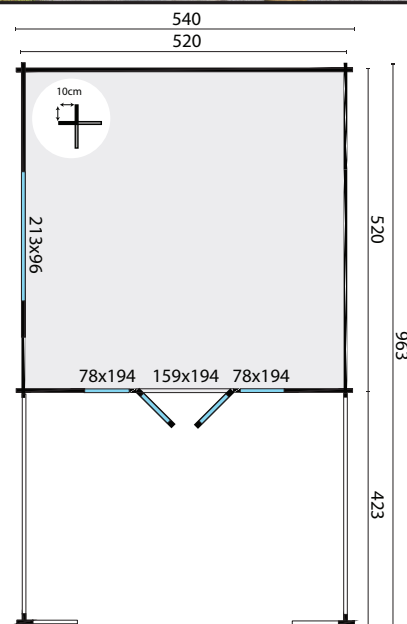

# Sheffield

All sizes are approximate and in cm

 27,0+21,8m<sup>2</sup>

 62,0m<sup>3</sup>

 41,1m<sup>2</sup>

-

58mm

4-6-4mm

1370/1170kg

604x115x60cm  
604x115x60cm