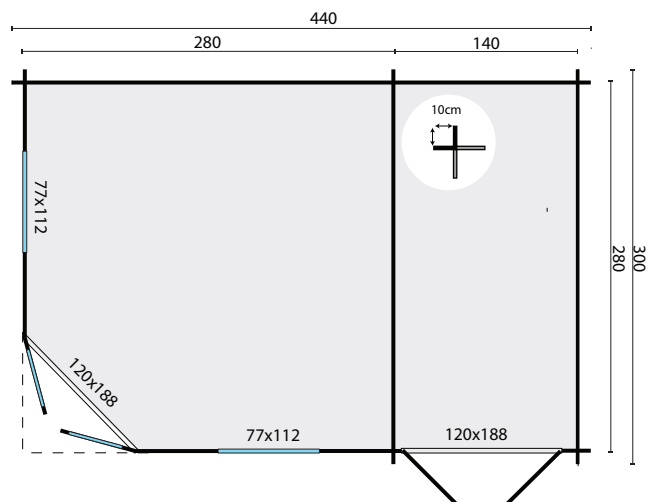

TUINDECO

LEADING IN GARDEN PRODUCTS

40.0772

Sigrid

All sizes are approximate and in cm

 $7,8+3,6\text{m}^2$

 $28,6\text{m}^3$

 $19,4\text{m}^2$

-

 28mm

 4mm

775kg

440x120x61cm