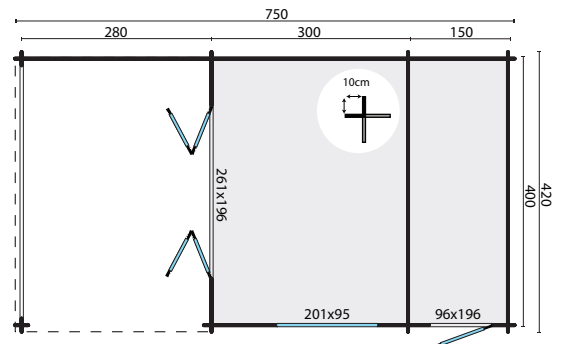

TUINDECO

LEADING IN GARDEN PRODUCTS

40.0712

Viveka

All sizes are approximate and in cm

11,4+5,7+10,8m²

-

44,2m³

44mm

36,9m²

3-6-3mm

1500/650kg

600x114x75cm

600x114x42cm